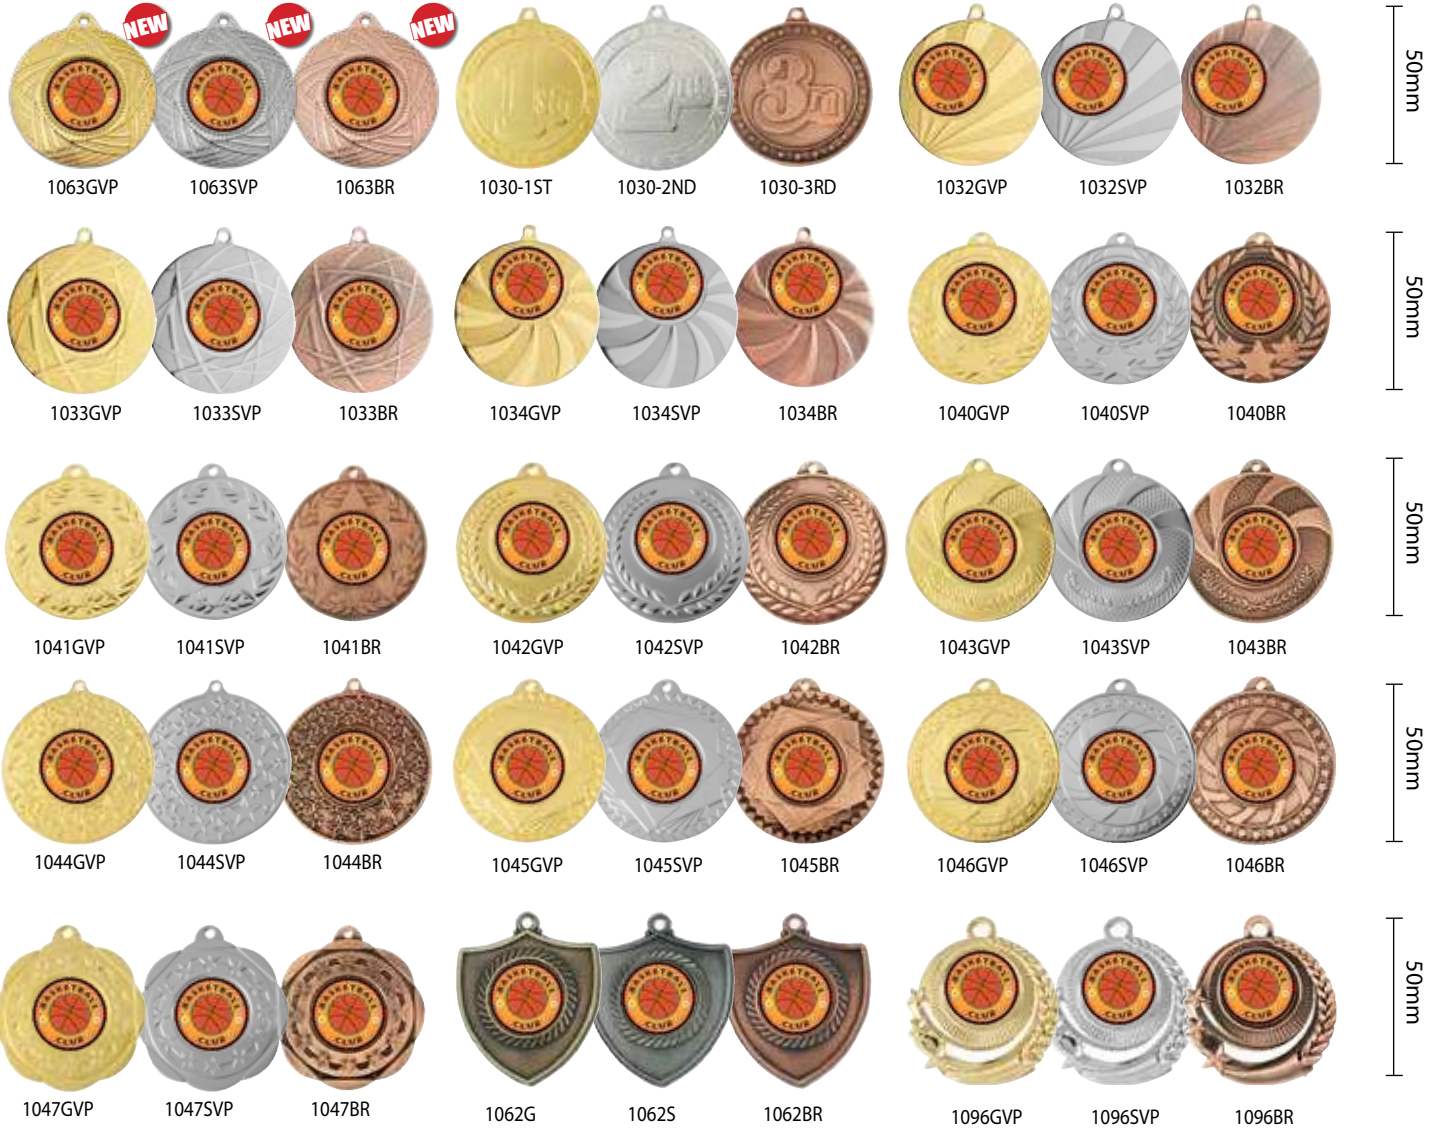

BASKETBALL

MEDALS - 50MM

...continued GENERIC